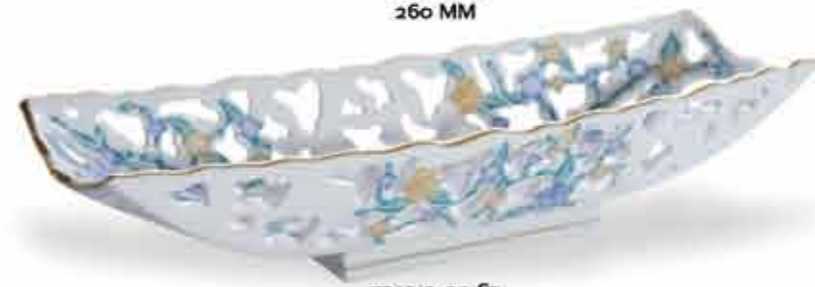

### COLOUR VARIATIONS:

**C1** ORANGE-TURQUOISE  
**C2** PURPLE-YELLOW-GREEN  
**C3** BLUE-YELLOW-TURQUOISE  
**C4** LILAC-YELLOW-GREEN

7367-0-00 C3  
FANCY DISH  
85 MM

7368-0-00 C3  
FANCY DISH  
85 MM

2187-0-00 C3  
RECTANGULAR DISH  
70 MM

7081-0-00 C3  
VASE  
230 MM

7112-0-00 C3  
VASE  
335 MM

6214-0-09 C3  
BONBONNIERE  
105 MM

6215-0-11 C3  
BONBONNIERE  
80 MM

6215-0-17 C3  
BONBONNIERE  
80 MM

6219-0-17 C3  
BONBONNIERE  
55 MM

6219-0-12 COR  
BONBONNIERE  
55 MM

6215-0-11 COR  
BONBONNIERE  
80 MM

6214-0-11 COR  
BONBONNIERE  
105 MM

7347-0-00 C3  
FANCY DISH  
260 MM

7349-0-00 C3  
FANCY DISH  
310 MM

7348-0-00 C3  
FANCY DISH  
310 MM

6219-0-12 C  
BONBONNIERE  
55 MM