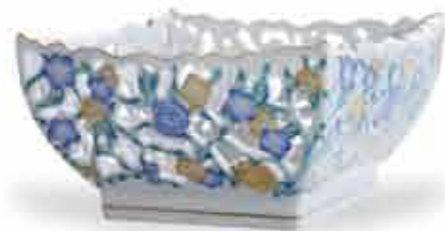

## OPENWORK COLLECTION

THE ANCIENT TECHNIQUE OF PORCELAIN-OPENWORK ORIGINS FROM THE FAR EAST AND IS AT LEAST AS OLD AS PORCELAIN MAKING ITSELF. THE LACE-LIKE PIERCING OF PORCELAIN PRIMARILY SERVED A DECORATIVE FUNCTION. OPENWORK ALSO PROVIDED SPECIAL FUNCTIONS TO THE DISHES, BOXES, OR EVEN CUPS.

THIS NEW COLLECTION FROM THE HEREND PORCELAIN MANUFACTORY CONSISTS OF BONBONNIERES, BOWLS AND VASES, PRESENTING THE MASTERPIECES OF 21ST CENTURY CRAFTSMANSHIP. THE TECHNIQUE OF OPENWORK REQUIRES HIGH-LEVEL PROFESSIONAL SKILLS AND EXPERIENCE FROM THE PORCELAIN MAKERS. DUE TO THIS SPECIAL MANUFACTURING METHOD EACH DELICATE ITEM IS UNIQUE. THE COLOR AND DECORATION OF THE ITEMS WERE INSPIRED BY THE TRADITIONS OF EUROPEAN PORCELAIN PAINTING.

### COLOUR VARIATIONS:

**C1** ORANGE-TURQUOISE  
**C2** PURPLE-YELLOW-GREEN  
**C3** BLUE-YELLOW-TURQUOISE  
**C4** LILAC-YELLOW-GREEN

7367-0-00 C3  
FANCY DISH  
85 MM

7368-0-00 C3  
FANCY DISH  
85 MM

2187-0-00 C3  
RECTANGULAR DISH  
70 MM