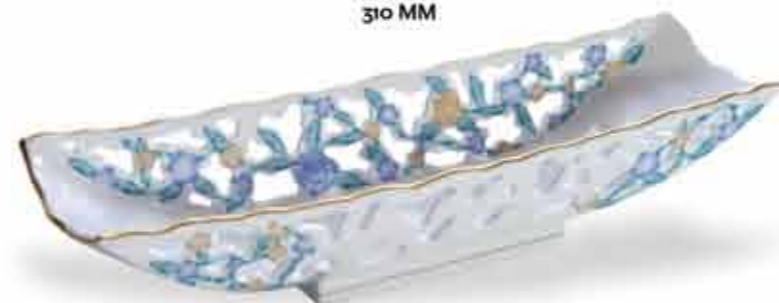

### COLOUR VARIATIONS:

**C1** ORANGE-TURQUOISE  
**C2** PURPLE-YELLOW-GREEN  
**C3** BLUE-YELLOW-TURQUOISE  
**C4** LILAC-YELLOW-GREEN

7367-0-00 C3  
FANCY DISH  
85 MM

7368-0-00 C3  
FANCY DISH  
85 MM

2187-0-00 C3  
RECTANGULAR DISH  
70 MM

7081-0-00 C3  
VASE  
230 MM

7112-0-00 C3  
VASE  
335 MM

6214-0-09 C3  
BONBONNIERE  
105 MM

6215-0-11 C3  
BONBONNIERE  
80 MM

6215-0-17 C3  
BONBONNIERE  
80 MM

6219-0-17 C3  
BONBONNIERE  
55 MM

6219-0-12 COR  
BONBONNIERE  
55 MM

6215-0-11 COR  
BONBONNIERE  
80 MM

6214-0-11 COR  
BONBONNIERE  
105 MM

7347-0-00 C3  
FANCY DISH  
260 MM

7349-0-00 C3  
FANCY DISH  
310 MM

7348-0-00 C3  
FANCY DISH  
310 MM

6219-0-12 C  
BONBONNIERE  
55 MM