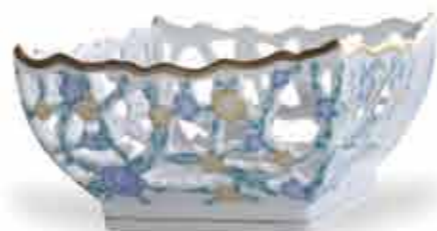

THIS NEW COLLECTION FROM THE HEREND PORCELAIN MANUFACTORY CONSISTS OF BONBONNIERES, BOWLS AND VASES, PRESENTING THE MASTERPIECES OF 21ST CENTURY CRAFTSMANSHIP. THE TECHNIQUE OF OPENWORK REQUIRES HIGH-LEVEL PROFESSIONAL SKILLS AND EXPERIENCE FROM THE PORCELAIN MAKERS. DUE TO THIS SPECIAL MANUFACTURING METHOD EACH DELICATE ITEM IS UNIQUE. THE COLOR AND DECORATION OF THE ITEMS WERE INSPIRED BY THE TRADITIONS OF EUROPEAN PORCELAIN PAINTING.

### COLOUR VARIATIONS:

**C1** ORANGE-TURQUOISE  
**C2** PURPLE-YELLOW-GREEN  
**C3** BLUE-YELLOW-TURQUOISE  
**C4** LILAC-YELLOW-GREEN

7367-0-00 C3  
FANCY DISH  
85 MM

7368-0-00 C3  
FANCY DISH  
85 MM

2187-0-00 C3  
RECTANGULAR DISH  
70 MM